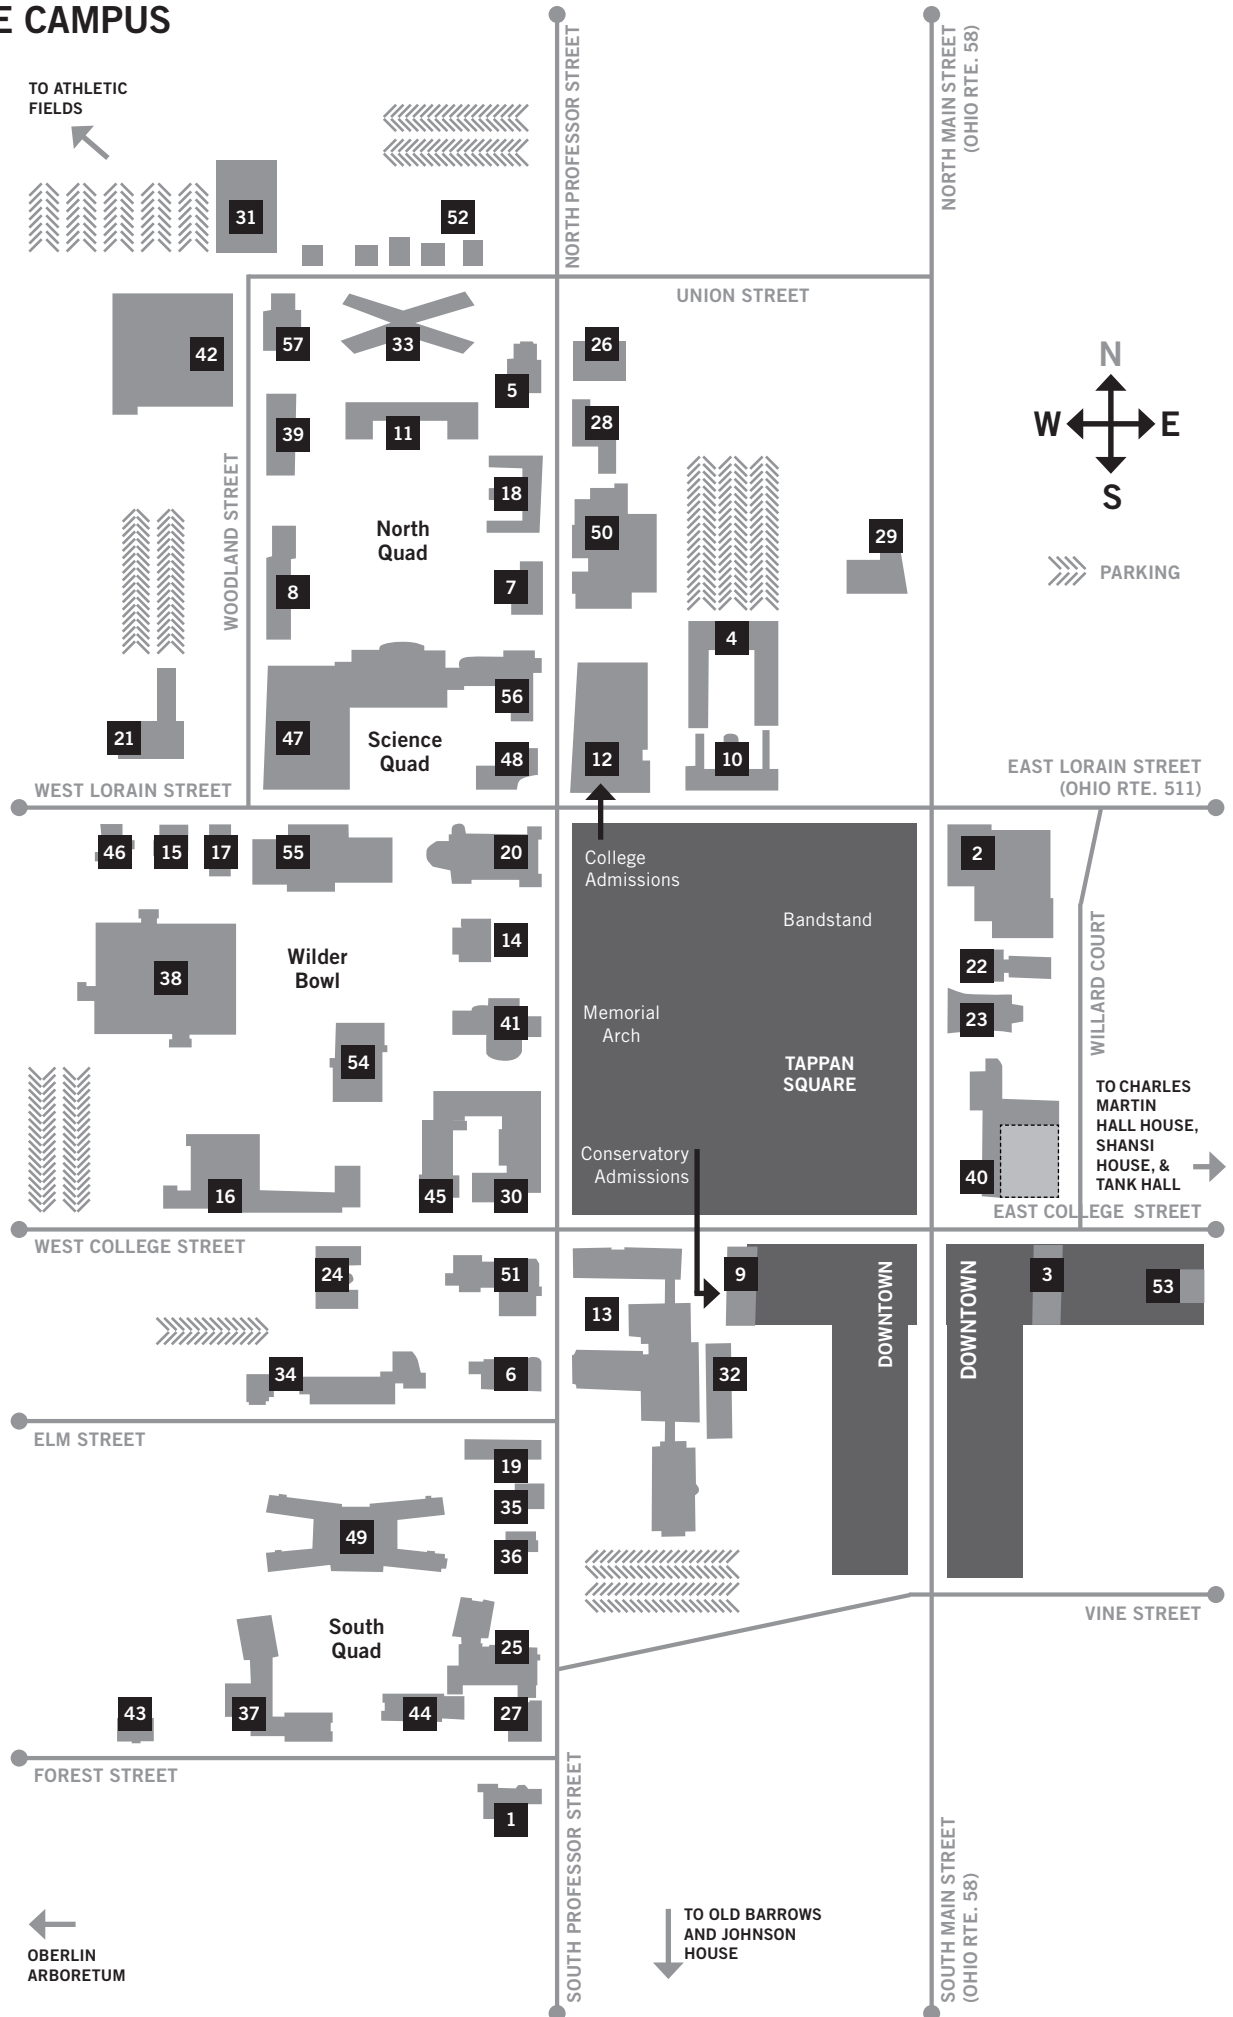

OBERLIN COLLEGE CAMPUS

1. 1 Allencroft (Russian House)
2. 2 Art Museum & Art Building
3. 3 Apollo Theatre
4. 4 Asia House (Quadrangle)
5. 5 Bailey (French House)
6. 6 Baldwin Cottage
7. 7 Barnard House
8. 8 Barrows Hall
9. 9 Bookstore
10. 10 Bosworth Hall
11. 11 Burton Hall
12. 12 Carnegie Building
13. 13 Conservatory of Music
14. 14 Cox Admin. Building
15. 15 Creative Writing
16. 16 Dascomb Hall
17. 17 Daub House (Bonner Center)
18. 18 East Hall
19. 19 Fairchild House
20. 20 Finney Chapel
21. 21 Hales (College Lanes, Cat in the Cream)
22. 22 Hall Annex
23. 23 Hall Auditorium
24. 24 Harkness House
25. 25 Harvey (Spanish House)
26. 26 International House
27. 27 Kade (German House)
28. 28 Robert L. Kahn Hall
29. 29 Keep Cottage
30. 30 King Building
31. 31 Knowlton Athletics Complex
32. 32 Bertram & Judith Kohl Bldg.
33. 33 Langston Hall (North)
34. 34 AJ Lewis Center & Annex (Environmental Studies)
35. 35 Lewis House (Ombuds)
36. 36 Lewis Center (for Women and Transgender People)
37. 37 Lord-Saunders (Afrikan Heritage House)
38. 38 Mudd Center (Main Library)
39. 39 Noah Hall
40. 40 Oberlin Inn / Gateway Ctr.
41. 41 Peters Hall
42. 42 Philips Phys. Ed. Center
43. 43 President's House
44. 44 Price (Third World House)
45. 45 Rice Hall
46. 46 Safety & Security
47. 47 Science Center
48. 48 Severance Hall
49. 49 South Hall
50. 50 Stevenson Hall
51. 51 Talcott Hall
52. 52 Union Street Housing
53. 53 Ward Alumni Center
54. 54 Warner Center
55. 55 Wilder Hall (Student Union)
56. 56 Wright Lab of Physics
57. 57 Zechiel House

TO ATHLETIC FIELDS

PARKING

WILLARD COURT

TO CHARLES MARTIN HALL HOUSE, SHANSI HOUSE, & TANK HALL

UNION STREET

EAST LORAIN STREET (OHIO RTE. 511)

WEST LORAIN STREET

WEST COLLEGE STREET

ELM STREET

FOREST STREET

NORTH PROFESSOR STREET

SOUTH PROFESSOR STREET

NORTH MAIN STREET (OHIO RTE. 58)

SOUTH MAIN STREET (OHIO RTE. 58)

DOWNTOWN

DOWNTOWN

College Admissions

Bandstand

Memorial Arch

TAPPAN SQUARE

Conservatory Admissions

North Quad

Science Quad

Wilder Bowl

South Quad

← OBERLIN ARBORETUM

↓ TO OLD BARROWS AND JOHNSON HOUSE