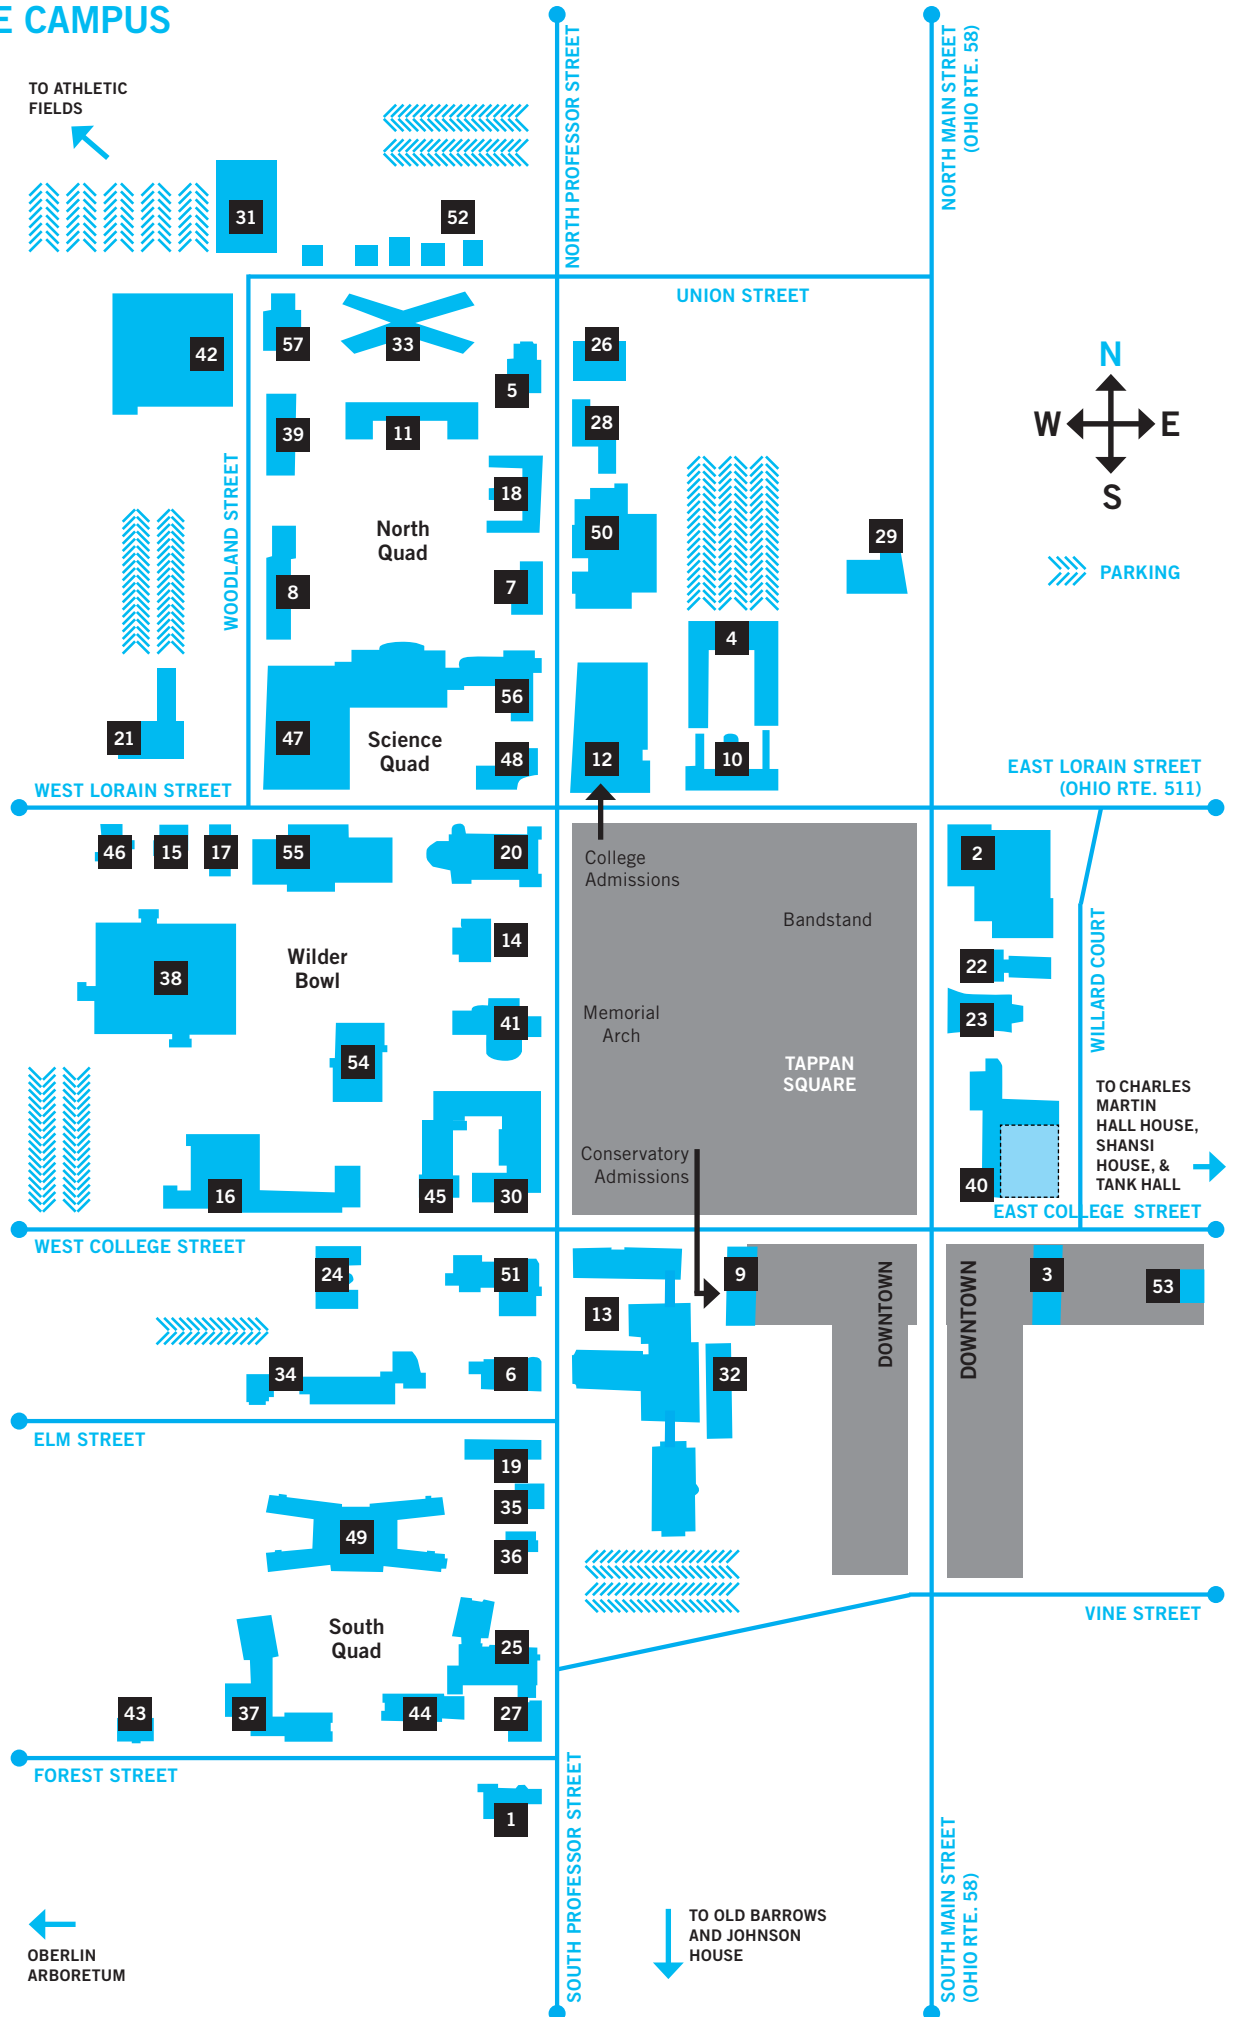

# OBERLIN COLLEGE CAMPUS

- 1 Allencroft (Russian House)
- 2 Art Museum & Art Building
- 3 Apollo Theatre
- 4 Asia House (Quadrangle)
- 5 Bailey (French House)
- 6 Baldwin Cottage
- 7 Barnard House
- 8 Barrows Hall
- 9 Bookstore
- 10 Bosworth Hall
- 11 Burton Hall
- 12 Carnegie Building
- 13 Conservatory of Music
- 14 Cox Admin. Building
- 15 Creative Writing
- 16 Dascomb Hall
- 17 Daub House (Bonner Center)
- 18 East Hall
- 19 Fairchild House
- 20 Finney Chapel
- 21 Hales (College Lanes, Cat in the Cream)
- 22 Hall Annex
- 23 Hall Auditorium
- 24 Harkness House
- 25 Harvey (Spanish House)
- 26 International House
- 27 Kade (German House)
- 28 Robert L. Kahn Hall
- 29 Keep Cottage
- 30 King Building
- 31 Knowlton Athletics Complex
- 32 Bertram & Judith Kohl Bldg.
- 33 Langston Hall (North)
- 34 AJ Lewis Center & Annex (Environmental Studies)
- 35 Lewis House (Ombuds)
- 36 Lewis Center (for Women and Transgender People)
- 37 Lord-Saunders (Afrikan Heritage House)
- 38 Mudd Center (Main Library)
- 39 Noah Hall
- 40 Oberlin Inn / Gateway Ctr.
- 41 Peters Hall
- 42 Philips Phys. Ed. Center
- 43 President's House
- 44 Price (Third World House)
- 45 Rice Hall
- 46 Safety & Security
- 47 Science Center
- 48 Severance Hall
- 49 South Hall
- 50 Stevenson Hall
- 51 Talcott Hall
- 52 Union Street Housing
- 53 Ward Alumni Center
- 54 Warner Center
- 55 Wilder Hall (Student Union)
- 56 Wright Lab of Physics
- 57 Zechiel House